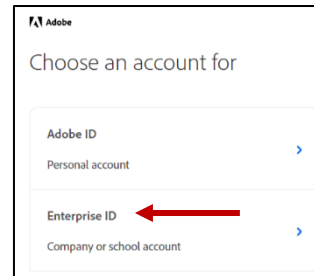

## Downloading Adobe Apps on Your Personal Device:

1. Open the website: <https://www.adobe.com/>.
2. Select the **SIGN IN** button in the top right corner.
3. Choose to **CONTINUE WITH GOOGLE**.
4. If prompted, choose **ENTERPRISE ID**.
5. Click on the apps button, "the waffle", in the upper right-hand corner and choose **CREATIVE CLOUD**.
6. In the center of your page, you will see the most popular Adobe programs listed. To see all of the programs, choose **VIEW ALL**.