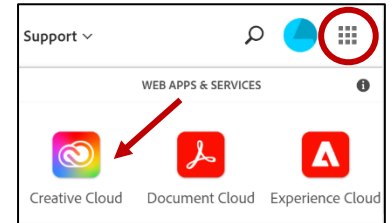

7. In the center of the screen, you can choose the type of product you wish to view.
8. For desktop programs, you will select **INSTALL** and follow the prompts on the screen. For web-based programs, you will select **LAUNCH** and the website will automatically open in a new tab.